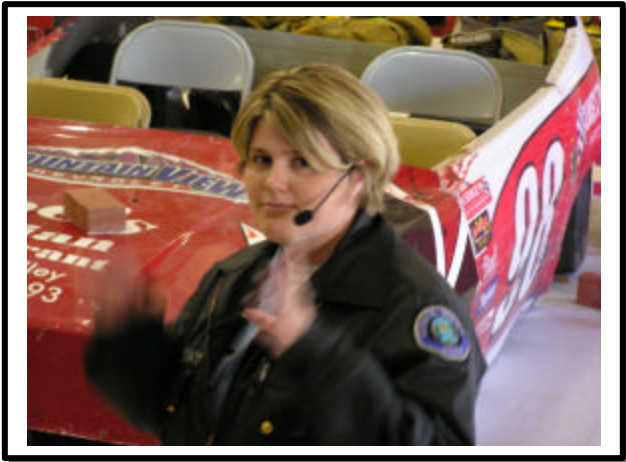

As a part of the reenactment presentation, professionals share their career stories with the students.

Reenacting an auto accident and crime scene. Professionals show students what it is like on the job.

CARE and Lynch Ambulance EMTs and Santa Ana Fire Department paramedics educate the students about job skills.

Presenters stay to have lunch with the students after a successful forum

Firefighters assisted in the rescue of the accident victims, using the "Jaws of Life".

Explorer Scouts played the role of the injured suspects.

Garden Grove ROP built a fiberglass car specifically for the forum.

Students are engaged as they watch the presentation in action.

The Santa Ana Police remained after the presentation to answer questions from the students.

An ambulance, fire engine, motorcycle and police car brought realism to the event.